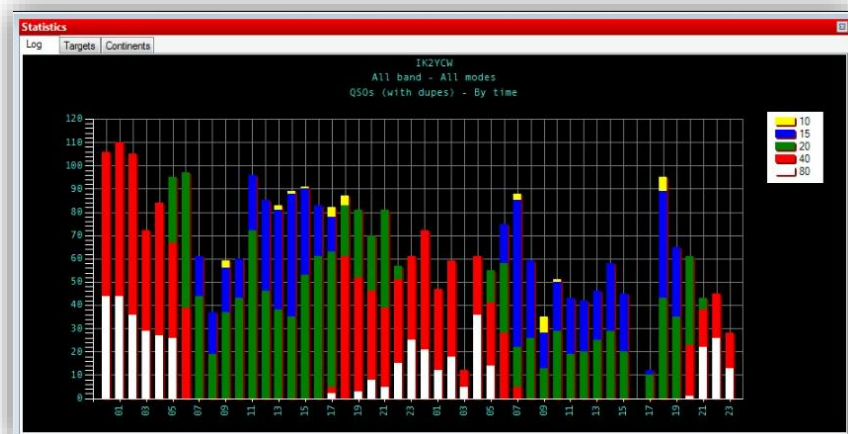

Grafico e target

- Visione strategica ora per ora della nostra performance
- Possibilità di selezionare la vista per Numero di QSO, Mult, Punti totali, Punti dei QSO, Media punti
- Ottimo strumento per gareggiare sul nostro ultimo risultato
- E' possibile creare il file target dei nostri avversari importando il file cabrillo, se disponibile. Creando il log sarà possibile esportare il file "target".
- Possiamo utilizzare nostri vecchi log o competitors logs, oppure creare noi stessi il target sulla base della nostra esperienza