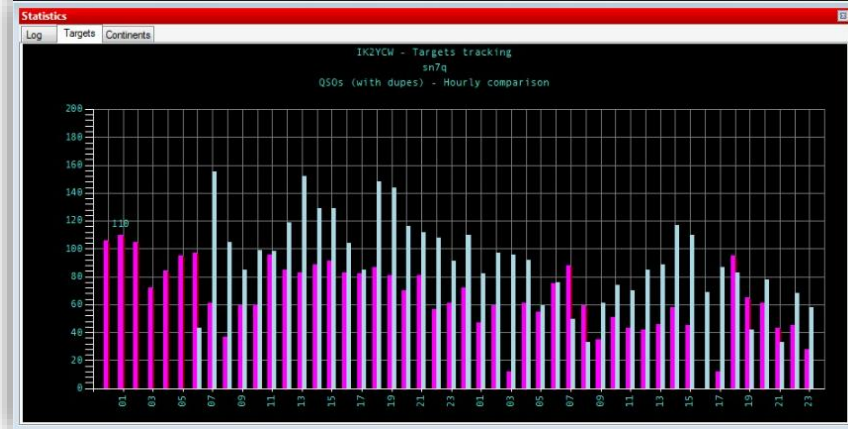

Grafico e target

- Visione strategica ora per ora della nostra performance
- Possibilità di selezionare la vista per Numero di QSO, Mult, Punti totali, Punti dei QSO, Media punti
- Ottimo strumento per gareggiare sul nostro ultimo risultato
- E' possibile creare il file target dei nostri avversari importando il file cabrillo, se disponibile. Creando il log sarà possibile esportare il file "target".
- Possiamo utilizzare nostri vecchi log o competitors logs, oppure creare noi stessi il target sulla base della nostra esperienza