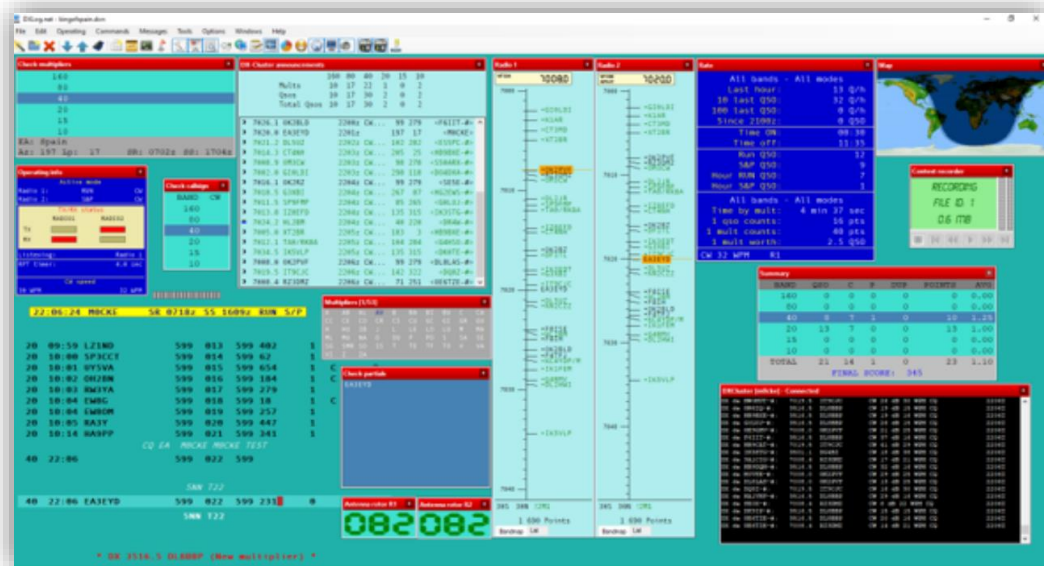

Perchè usare il sw

- Non solo log, ma gestione del contest
- Velocità ed automatizzazione di tutte le operazioni, quindi più concentrazione sul contest)
- Situazione in tempo reale: punteggio, moltiplicatori, QSY..
- Validazione dei call, prefissi, rapporti
- Gestione completa della stazione
- Generazione istantanea del Log