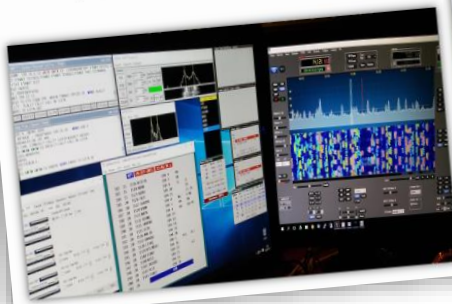

Operare in Contest

- SO1R – Single Op 1 Radio
- Setup classico ☺ : 1 PC, 1 Radio
- 1 VFO con uno o più MMTTY-2Tone

Italian Contest Club

Vi ricordiamo che 11 e 12 Febbraio si terrà il CQ WPX RTTY 2023!

Italian Contest Club